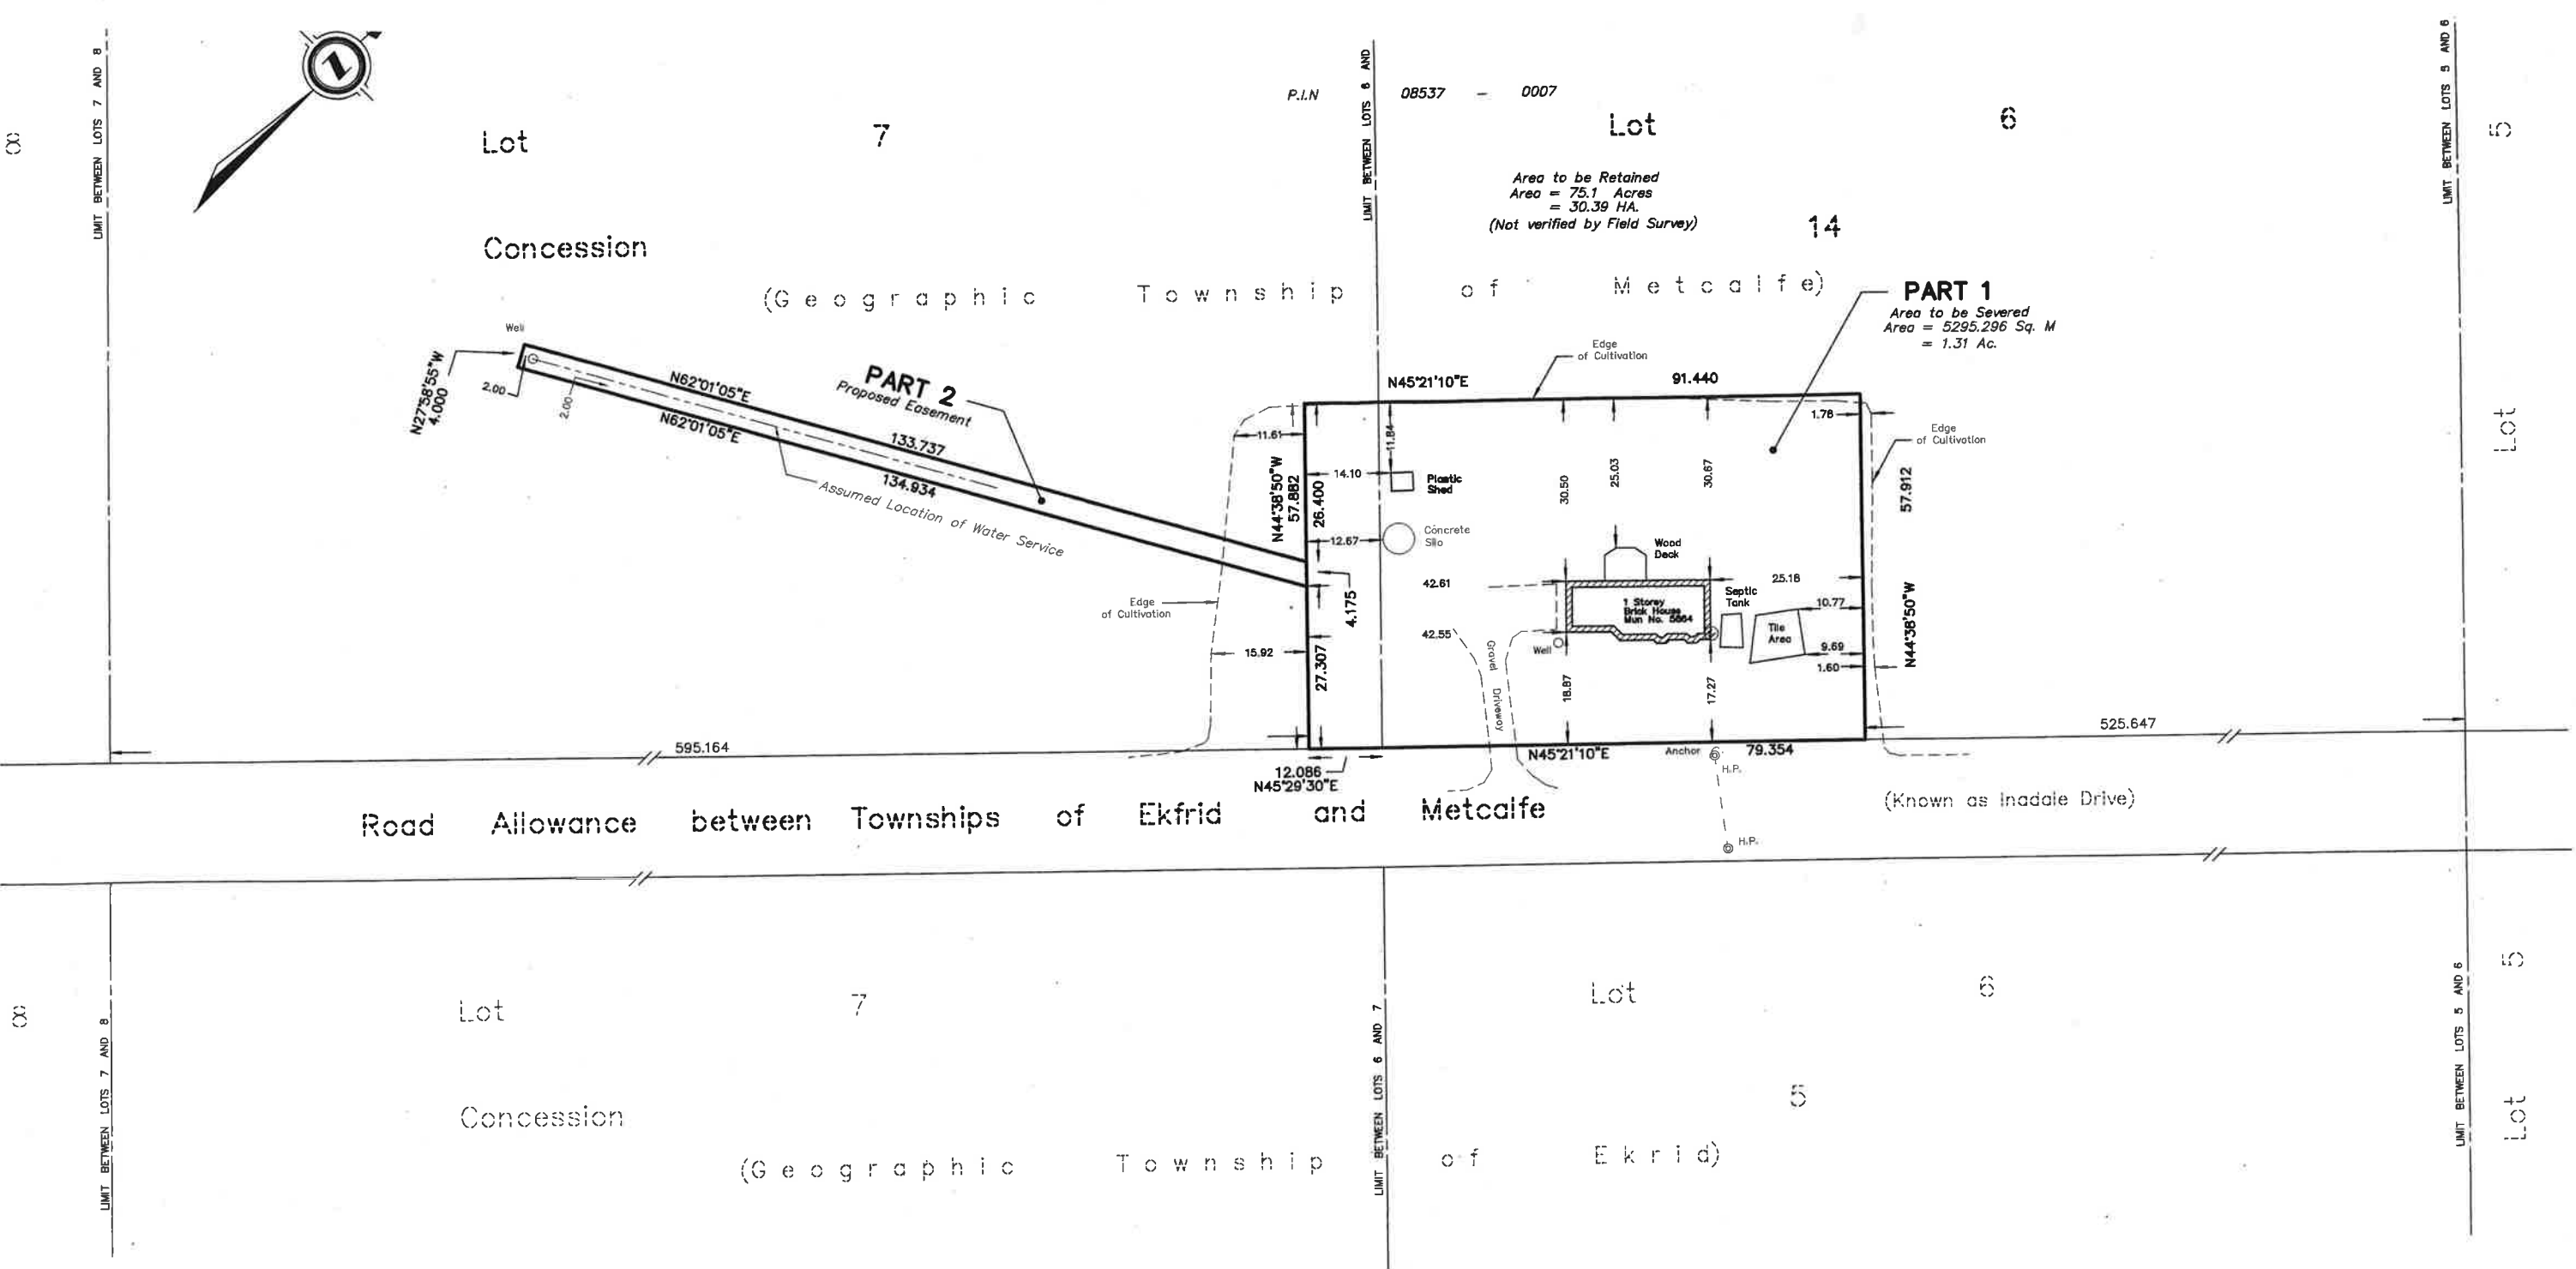

B14-2017  
Dodge, Jacoba  
5864 Inadale

SEV  
OF PA  
LOTS  
(GEO  
IN THE  
TOV  
ADE  
COUN  
SCALE  
15 10 :  
SCALE IN  
2017  
ARCH  
ONTA

DRAWN B  
CHECKED  
Plot date: